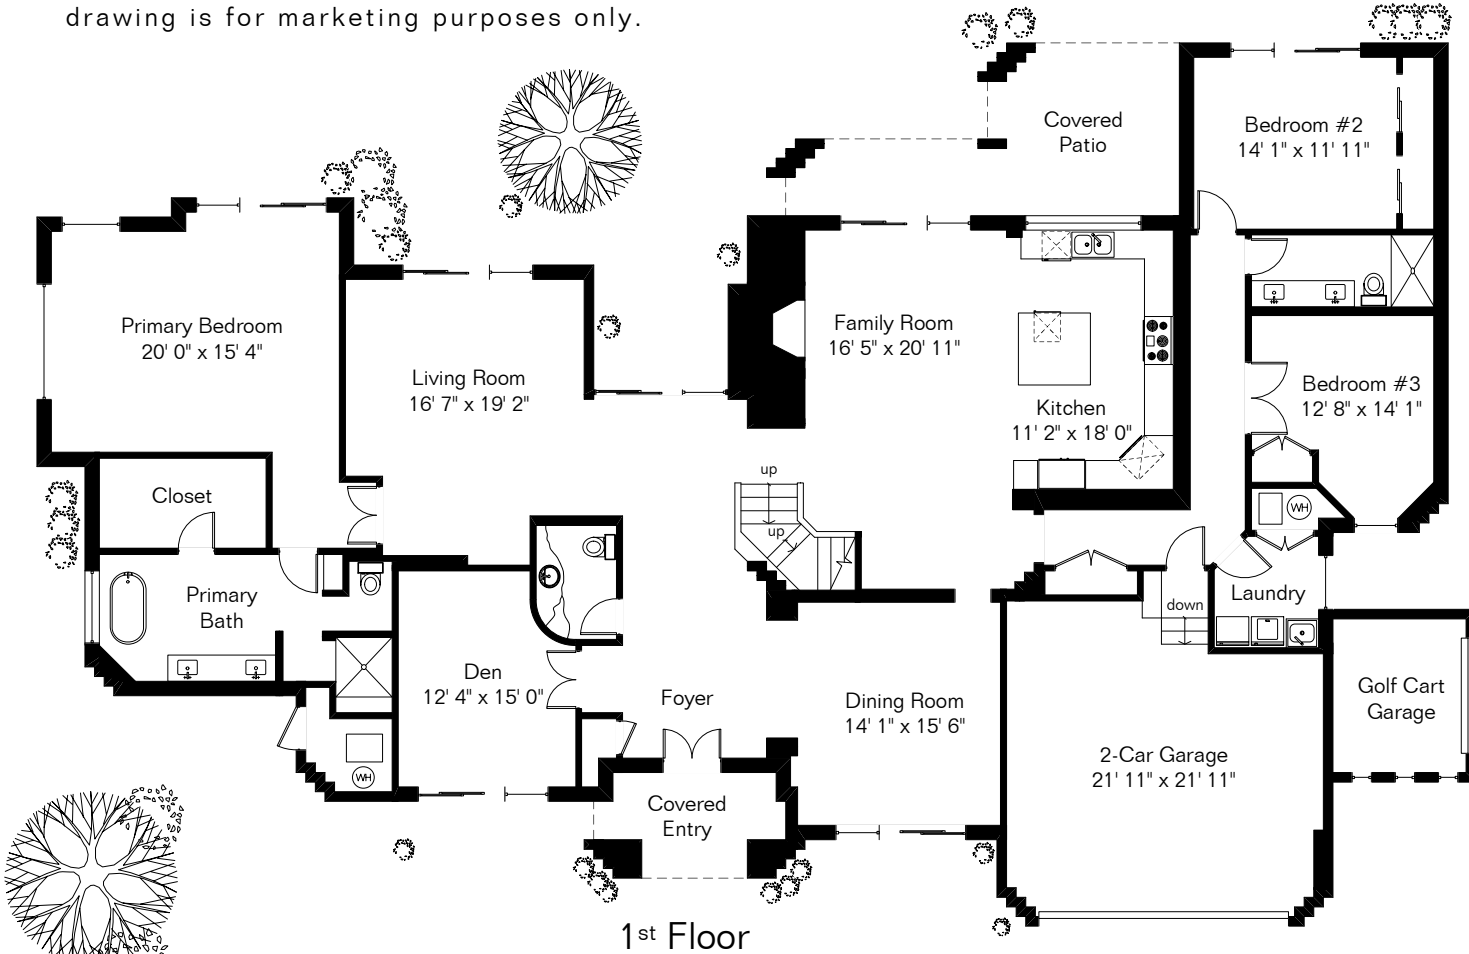

The square footages and room size information are deemed to be reliable but are not guaranteed and should be independently verified. This drawing is for marketing purposes only.

Living Area 4,122 Sq Ft  
 Garage 488 Sq Ft  
 Golf Cart Garage 119 Sq Ft

# 6273 N Desert Moon Loop

Site Visit January 2023

Copyright 2023 Floor Plans First! LLC  
 All Rights Reserved.

**Floor Plans First!**  
 See the Floor Plan First™  
 FloorPlansFirst.com™  
 (520) 881-1500