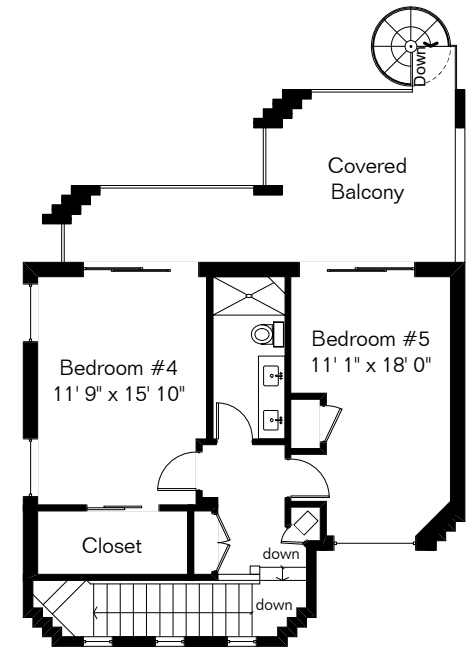

The square footages and room size information are deemed to be reliable but are not guaranteed and should be independently verified. This drawing is for marketing purposes only.

Living Area 4,122 Sq Ft  
 Garage 488 Sq Ft  
 Golf Cart Garage 119 Sq Ft

# 6273 N Desert Moon Loop

Site Visit January 2023

Copyright 2023 Floor Plans First! LLC  
 All Rights Reserved.

**Floor Plans First!**  
 See the Floor Plan First™  
 FloorPlansFirst.com™  
 (520) 881-1500